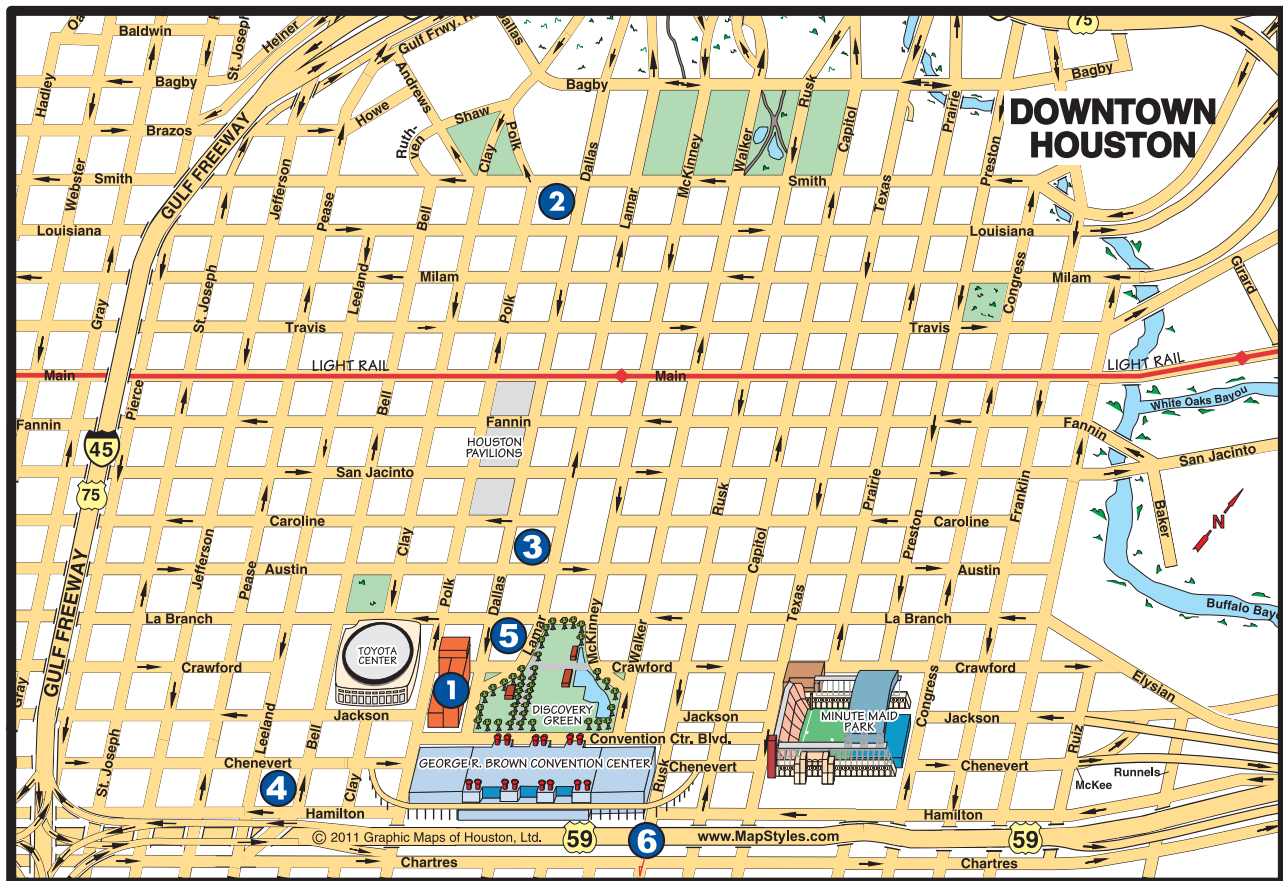

SOCIETY OF CRITICAL CARE MEDICINE 41ST CRITICAL CARE CONGRESS February 4-8, 2012

- 1 Hilton Americas Houston
- 2 Hyatt Regency Houston
- 3 Four Seasons Hotel Houston
- 4 Holiday Inn Express Hotel and Suites - Downtown
- 5 Embassy Suites
- 6 Lucky's Pub**

Distance (in blocks) from GRBCC

Connected to GRBCC via skybridge
 10 blocks*
 3 blocks
 2 blocks
 2 blocks
 2 blocks (behind GRBCC)

* Complimentary daily shuttle will be available between the hotel and the George R. Brown Convention Center.

** Featuring the rock band, The Codes, Monday evening February 6, 2012. Visit scm.org/congress for more details.